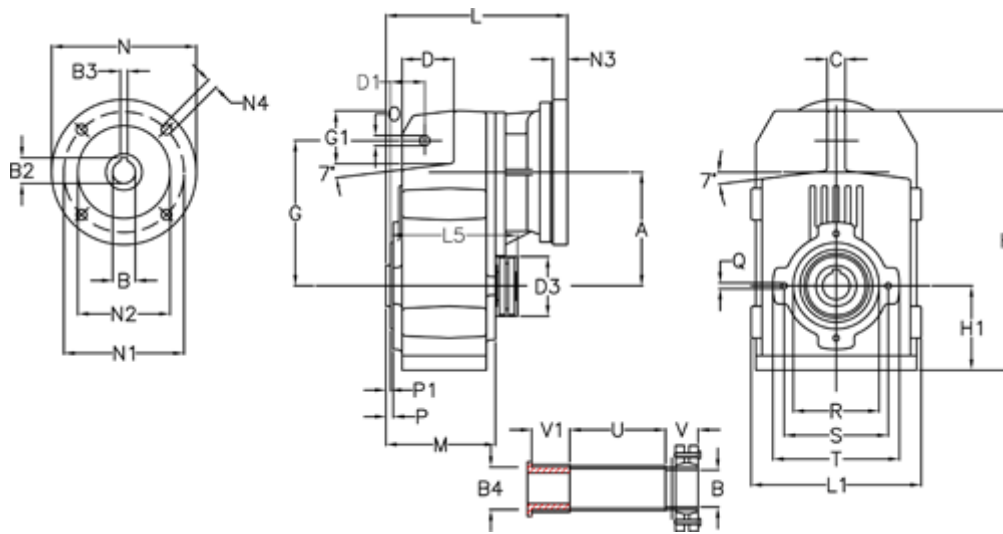

Article number: 29560214308220

Description: Shaft mounted gear  
A253QF30-143-P63B5

## Measures

A = 128.75	D1 = 43.5	I5 = 197.5	P1 = 3.5	V = 41
B = 30	d3 = 83	M = 135.5	Q = M10x14	V1 = 48
B1 = 11	G = 162	N = 140	R = 110	
B2 = 12.8	G1 = 58.0	N1 = 115	S = 130	
B3 = 4	H = 290.5	N2 = 95	T = 150	
B4 = 30	H1 = 93.5	N4 = M8x19	Tightening torque Nm adapter bushing = 6.0	
C = 20	L = 213.0	O = 13	Tightening torque Nm shrink disc = 7.0	
D = 57.0	L1 = 188	P = 6.0	U = 120.5	